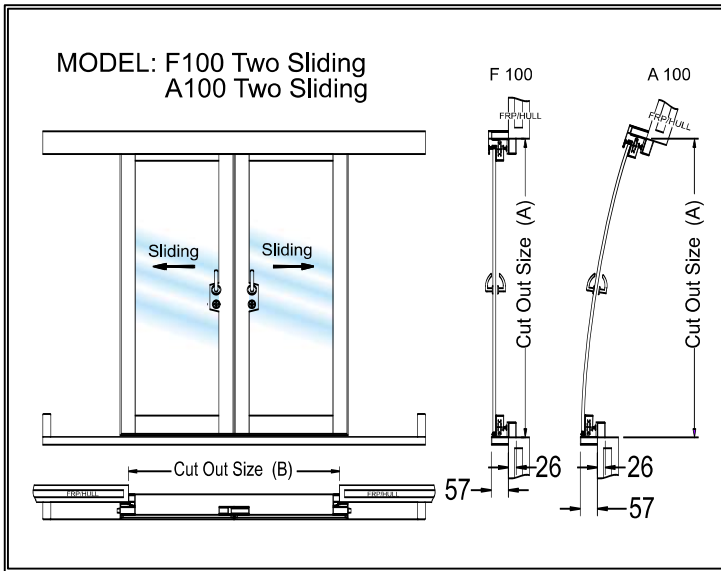

STAINLESS STEEL FLUSH AVC GLASS STAINLESS DOOR (CUSTOM MADE)