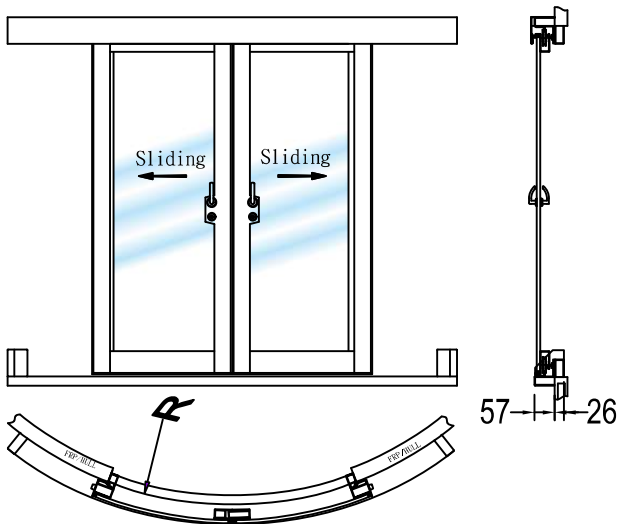

MODEL: F100F200F300F400

MODEL: A200A300A400

MODEL: R100R200R300R400

MODEL: SFL100OL100

STAINLESS STEEL FLUSH AVC GLASS STAINLESS DOOR (CUSTOM MADE)

STAINLESS STEEL CURVED GLASS SALOON DOOR

MODEL: R100 TWO SLIDING

- S/S 316, surface treatment, mirror polished
- Tempered glass 8m/m, glass color available
- Elegant marine locking included
- Saloon door is water proof
- Design of saloon door available for various layout option
- Screen door can be chosen circular arc screen door (one sliding and two sliding available)