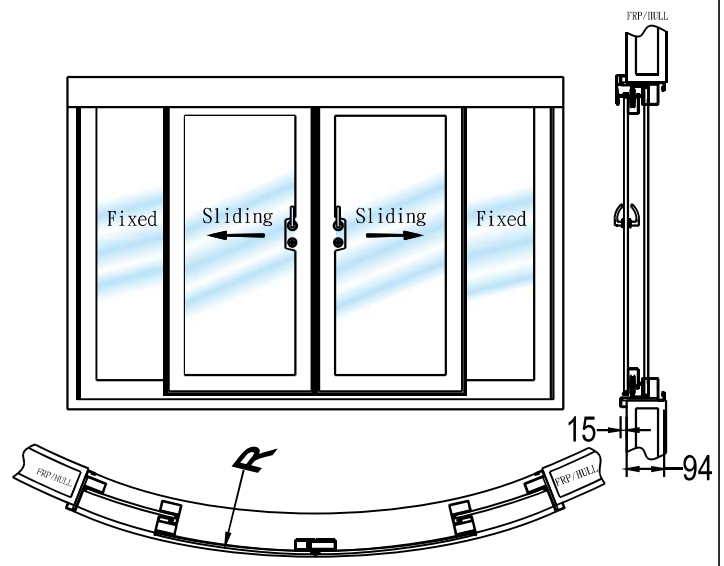

MODEL: R200 TWO FIXED, TWO SLIDING