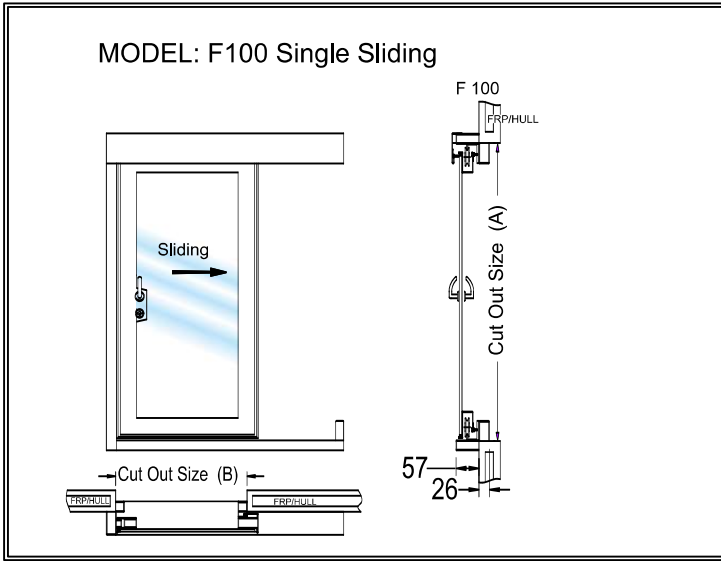

MODEL: F100F200F300F400

MODEL: A200A300A400

MODEL: R100R200R300R400

MODEL: SFL100OL100

STAINLESS STEEL FLUSH AVC GLASS STAINLESS DOOR (CUSTOM MADE)

STAINLESS STEEL CURVED GLASS SALOON DOOR

MODEL: R100 TWO SLIDING

- S/S 316, surface treatment, mirror polished
- Tempered glass 8m/m, glass color available
- Elegant marine locking included
- Saloon door is water proof
- Design of saloon door available for various layout option
- Screen door can be chosen circular arc screen door (one sliding and two sliding available)