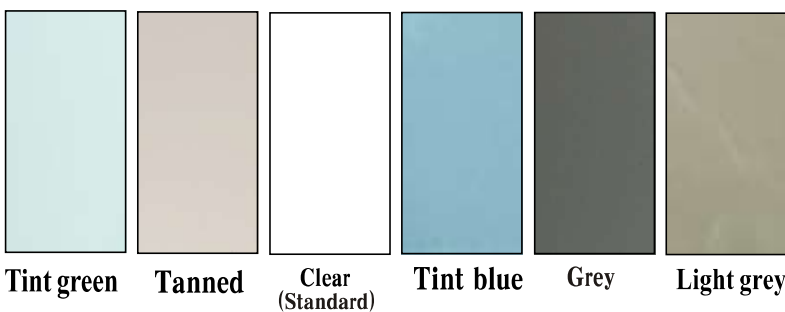

- Stainless Steel Saloon Door Use marine door lock ASSA ABLOY and S/S 316 handle

Tint green Tanned Clear (Standard) Tint blue Grey Light grey

- Stainless Steel Saloon Door Install standard transparent 6m/m tempered glass. Or you can also choose other colors and thickness