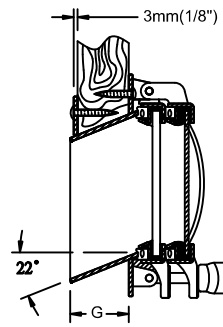

CLSO-XXXXA