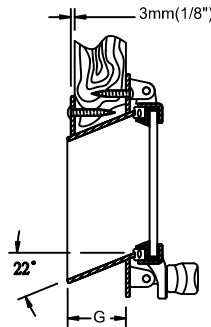

IN/MM

OVAL OPENING PORTHOLES

Oval opening portholes.

LSO Oval portholes / boat outside view

Oval opening portlight with storm cover.

OVAL OPENING PORTS - ANGLED SPIGOT

MODEL No.		A x B		C x D		E x F		R	R1	GLASS THICKNESS
W/O COVER	W/COVER	MODEL		CUT OUT SIZE		OVERALL				
LSO-0512A		5X12	127X305	5 1/4 X 12 1/8	133x307	7 5/8 X 14 1/2	193x368	2 5/8 67	3 7/8 98	5/16 8
LSO-0714A		7X14	178X356	7 1/4 X 14 1/4	184x362	9 5/8 X 16 5/8	244x422	3 5/8 92	4 7/8 124	5/16 8
LSO-0716A	CLSO-0716A	7X16	178X406	7 1/4 X 16 1/4	184x413	9 5/8 X 18 5/8	244x473	3 5/8 92	4 7/8 124	5/16 8
LSO-0718A	CLSO-0718A	7X18	178X457	7 1/4 X 18 1/4	184x464	9 5/8 X 20 5/8	244x524	3 5/8 92	4 7/8 124	5/16 8
LSO-0816A	CLSO-0816A	8X16	203X406	8 1/4 X 16 1/4	210x413	10 5/8 X 18 5/8	269x473	4 1/8 104	5 3/8 137	5/16 8
LSO-0818A	CLSO-0818A	8X18	203X457	8 1/4 X 18 1/4	210x464	10 5/8 X 20 5/8	269x524	4 1/8 104	5 3/8 137	5/16 8
LSO-1020A	CLSO-1020A	10X20	254X508	10 3/8 X 20 3/8	262x516	12 7/8 X 22 7/8	327x581	5 1/8 131	6 3/8 164	3/8 10
LSO-1024A	CLSO-1024A	10X24	254X609	10 3/8 X 24 3/8	262x617	12 7/8 X 26 7/8	327x682	5 1/8 131	6 3/8 164	3/8 10
LSO-1224A	CLSO-1224A	12X24	305X609	12 3/8 X 24 3/8	313x617	14 7/8 X 26 7/8	378x682	6 1/8 157	7 3/8 190	3/8 10
LSO-1228A	CLSO-1228A	12X28	305X710	12 3/8 X 28 3/8	313x718	14 7/8 X 30 7/8	378x784	6 1/8 157	7 3/8 190	3/8 10