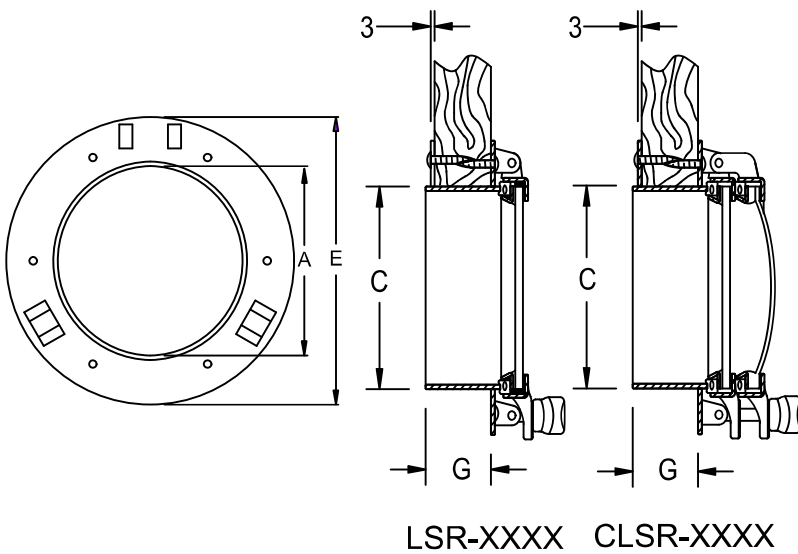

- Standard angled spigot size "G" available 1 1/4" 32mm · 1 1/2" 38mm · 2" 51mm · 2 1/2" 63mm · 3" 76mm · 3 1/2" 89mm
- Special spigot size "G" available from 1" 25.4mm ~ 5" 127mm
- Custom sizes available if Radius (R & R1) are kept unchanged.
- The spigot height are needed, while ordering.
- CLS-0716~CLS-1228 are with elegant arc storm cover.

ROUND OPENING PORTHOLES

Round opening ports

LSR Round Portholes / boat outside view

Round ports with storm cover

ROUND OPENING PORTHOLES

MODEL No.	A		C		E		GLASS THICKNESS		
	W/O COVER	W/COVER	MODEL	CUT OUT SIZE	OVERALL				
LSR-0700	7	178	7 1/4	184	9 5/8	244	5/16	8	
LSR-0800	8	203	8 1/4	210	10 5/8	269	5/16	8	
LSR-1000	CLSR-1000	10	254	10 3/8	262	12 7/8	327	3/8	10
LSR-1200	CLSR-1200	12	305	12 3/8	311	14 7/8	378	3/8	10
LSR-1400	CLSR-1400	14	356	14 3/8	365	16 7/8	431	3/8	10

IN/MM

1. Standard spigot size
"G" available 1 1/4" · 1 1/2" · 2" · 2 1/2" · 3" · 3 1/2"
2. Special spigot size "G" available from 1" ~ 5"
3. The spigot height are needed, while ordering.
4. CLSR-0700~CLSR-1400 are with elegant arc storm cover.

PORT HOOK

Standard size (L): 3", 4", 5", 6" & custom size available.