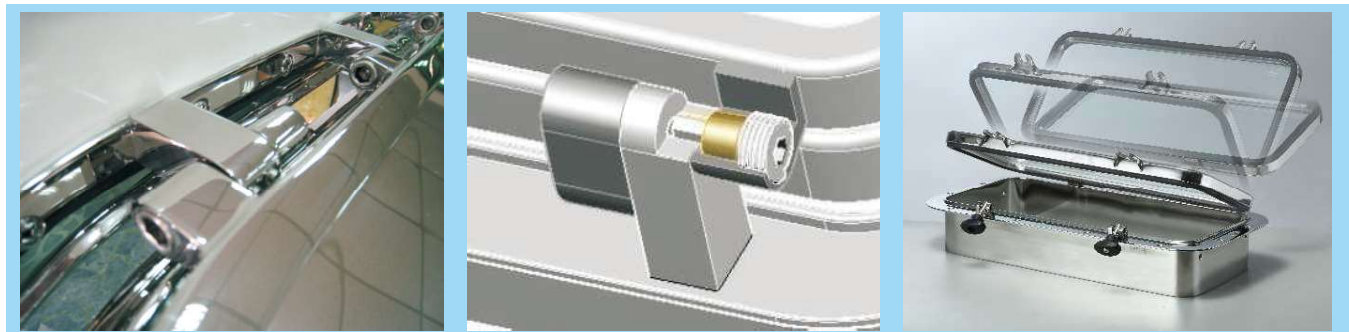

FRICATIVE HINGE PORTLIGHTS

please note hinge in the order

FRICATIVE HINGE PATENT IN MANY COUNTRIES

If you order the portlight with fricative hinge,
No need to install a stay or port hook to keep your portlight open

- New patented design: unique SS 316 fricative hinge.
- New portlight can be opened at any degree, including an impressive 180 degree, without a hatch arm or port hook for a clean and elegant look.
- Storm cover easily installed and removed. It also can be adjusted for gasket water tightness.

GLASS IN GLASS PORTLIGHT (CUSTOM MADE)

Man Ship has developed a new flush portlight which can be installed inset and flush within a glass window. Designed to give an elegant touch without any visible screws.

Features

- All Stainless steel 316 material with high quality mirror polish.
- With certificate of grant of Patent-Man ship Fricative Hinge.
- Glass portlight flush design which can be installed directly inset within a glass window.
- Wild range of size and shape available.
- Watertight function which passed the watertight test for 6 meter level.