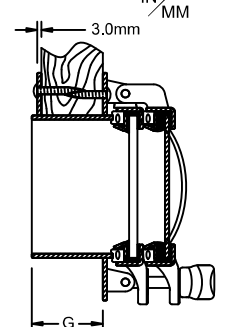

CLSO-XXXXS

OVAL OPENING PORTS - STRAIGHT SPIGOT

MODEL No.		A x B		C x D		E x F		R	R1	GLASS THICKNESS
W/O COVER	W/COVER	MODEL		CUT OUT SIZE		OVERALL				
LSO-0512S		5X12	127X305	5 1/4 X 12 1/8	133x307	7 5/8 X 14 1/2	193x368	2 5/8 67	3 7/8 98	5/16 8
LSO-0714S		7X14	178X356	7 1/4 X 14 1/4	184x362	9 5/8 X 16 5/8	244x422	3 5/8 92	4 7/8 124	5/16 8
LSO-0716S	CLSO-0716S	7X16	178X406	7 1/4 X 16 1/4	184x413	9 5/8 X 18 5/8	244x473	3 5/8 92	4 7/8 124	5/16 8
LSO-0718S	CLSO-0718S	7X18	178X457	7 1/4 X 18 1/4	184x464	9 5/8 X 20 5/8	244x524	3 5/8 92	4 7/8 124	5/16 8
LSO-0816S	CLSO-0816S	8X16	203X406	8 1/4 X 16 1/4	210x413	10 5/8 X 18 5/8	269x473	4 1/8 104	5 3/8 137	5/16 8
LSO-0818S	CLSO-0818S	8X18	203X457	8 1/4 X 18 1/4	210x464	10 5/8 X 20 5/8	269x524	4 1/8 104	5 3/8 137	5/16 8
LSO-1020S	CLSO-1020S	10X20	254X508	10 3/8 X 20 3/8	262x516	12 7/8 X 22 7/8	327x581	5 1/8 131	6 3/8 164	3/8 10
LSO-1024S	CLSO-1024S	10X24	254X609	10 3/8 X 24 3/8	262x617	12 7/8 X 26 7/8	327x682	5 1/8 131	6 3/8 164	3/8 10
LSO-1224S	CLSO-1224S	12X24	305X609	12 3/8 X 24 3/8	313x617	14 7/8 X 26 7/8	378x682	6 1/8 157	7 3/8 190	3/8 10
LSO-1228S	CLSO-1228S	12X28	305X710	12 3/8 X 28 3/8	313x718	14 7/8 X 30 7/8	378x784	6 1/8 157	7 3/8 190	3/8 10

1. Standard angled spigot size "G" available 1 1/4" 32mm · 1 1/2" 38mm · 2" 51mm · 2 1/2" 63mm · 3" 76mm · 3 1/2" 89mm
2. Special spigot size "G" available from 1" 25.4mm ~ 5" 127mm
3. Custom sizes available if Radius (R & R1) are kept unchanged.
4. The spigot height are needed, while ordering.
5. CLS-0716~CLS-1228 are with elegant arc storm cover.