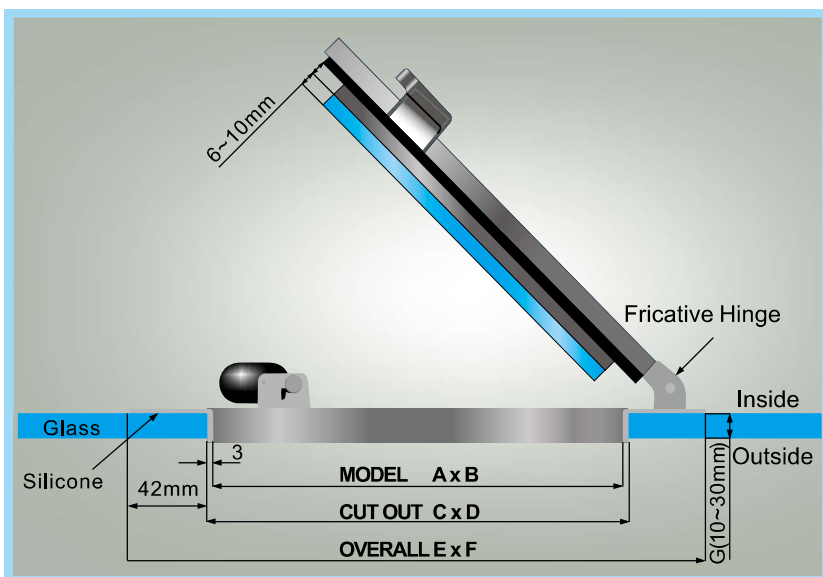

- New patented design: unique SS 316 fricative hinge.
- New portlight can be opened at any degree, including an impressive 180 degree, without a hatch arm or port hook for a clean and elegant look.
- Storm cover easily installed and removed. It also can be adjusted for gasket water tightness.

**Fricative hinges can be applied to the following model and dimensions
Modern portlighty can be applied in the following model and dimension.**

- **Opening ports:** LS,LSO,LSR,CLS,CLSO,CLSR
TLS,TLSO,TLSR,CTLS,CTLSO,CTLSR
LS-H,LSO-H,LSR-H,CLS-H,CLSO-H
CLSR-H,LO,CLO
- **Dimension:** Small portlight Model Number 0512-0818
Big portlight Model Number 1020-1228
Special dimension: If there is no portlight models size in the catalogue,
Please inform the Model No, the dimension and spigot.

GLASS IN GLASS PORTLIGHT (CUSTOM MADE)

Man Ship has developed a new flush portlight which can be installed inset and flush within a glass window. Designed to give an elegant touch without any visible screws.

Features

- All Stainless steel 316 material with high quality mirror polish.
- With certificate of grant of Patent-Man ship Fricative Hinge.
- Glass portlight flush design which can be installed directly inset within a glass window.
- Wild range of size and shape available.
- Watertight function which passed the watertight test for 6 meter level.