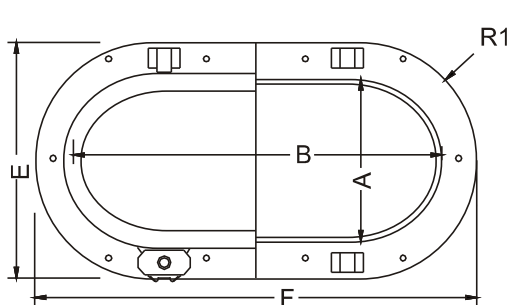

- Standard angled spigot size "G" available 1 1/4" 32mm · 1 1/2" 38mm · 2" 51mm · 2 1/2" 63mm · 3" 76mm · 3 1/2" 89mm
- Special spigot size "G" available from 1" 25.4mm ~ 5" 127mm
- Custom sizes available if Radius (R & R1) are kept unchanged.
- The spigot height are needed, while ordering.
- CLS-0716~CLS-1228 are with elegant arc storm cover.

IN/MM

OVAL OPENING PORTHOLES

Oval opening portholes.

LSO Oval portholes / boat outside view

Oval opening portlight with storm cover.

OVAL OPENING PORTS - ANGLED SPIGOT

MODEL No.		A x B		C x D		E x F		R	R1	GLASS THICKNESS
W/O COVER	W/COVER	MODEL		CUT OUT SIZE		OVERALL				
LSO-0512A		5X12	127X305	5 1/4 X 12 1/8	133x307	7 5/8 X 14 1/2	193x368	2 5/8 67	3 7/8 98	5/16 8
LSO-0714A		7X14	178X356	7 1/4 X 14 1/4	184x362	9 5/8 X 16 5/8	244x422	3 5/8 92	4 7/8 124	5/16 8
LSO-0716A	CLSO-0716A	7X16	178X406	7 1/4 X 16 1/4	184x413	9 5/8 X 18 5/8	244x473	3 5/8 92	4 7/8 124	5/16 8
LSO-0718A	CLSO-0718A	7X18	178X457	7 1/4 X 18 1/4	184x464	9 5/8 X 20 5/8	244x524	3 5/8 92	4 7/8 124	5/16 8
LSO-0816A	CLSO-0816A	8X16	203X406	8 1/4 X 16 1/4	210x413	10 5/8 X 18 5/8	269x473	4 1/8 104	5 3/8 137	5/16 8
LSO-0818A	CLSO-0818A	8X18	203X457	8 1/4 X 18 1/4	210x464	10 5/8 X 20 5/8	269x524	4 1/8 104	5 3/8 137	5/16 8
LSO-1020A	CLSO-1020A	10X20	254X508	10 3/8 X 20 3/8	262x516	12 7/8 X 22 7/8	327x581	5 1/8 131	6 3/8 164	3/8 10
LSO-1024A	CLSO-1024A	10X24	254X609	10 3/8 X 24 3/8	262x617	12 7/8 X 26 7/8	327x682	5 1/8 131	6 3/8 164	3/8 10
LSO-1224A	CLSO-1224A	12X24	305X609	12 3/8 X 24 3/8	313x617	14 7/8 X 26 7/8	378x682	6 1/8 157	7 3/8 190	3/8 10
LSO-1228A	CLSO-1228A	12X28	305X710	12 3/8 X 28 3/8	313x718	14 7/8 X 30 7/8	378x784	6 1/8 157	7 3/8 190	3/8 10