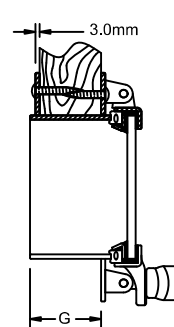

OVAL OPENING PORTHOLES

OVAL OPENING PORTS - ANGLED SPIGOT

MODEL No.		A x B		C x D		E x F		R	R1	GLASS THICKNESS
W/O COVER	W/COVER	MODEL		CUT OUT SIZE		OVERALL				
LSO-0512A		5X12	127X305	5 1/4 X 12 1/8	133x307	7 5/8 X 14 1/2	193x368	2 5/8 67	3 7/8 98	5/16 8
LSO-0714A		7X14	178X356	7 1/4 X 14 1/4	184x362	9 5/8 X 16 5/8	244x422	3 5/8 92	4 7/8 124	5/16 8
LSO-0716A	CLSO-0716A	7X16	178X406	7 1/4 X 16 1/4	184x413	9 5/8 X 18 5/8	244x473	3 5/8 92	4 7/8 124	5/16 8
LSO-0718A	CLSO-0718A	7X18	178X457	7 1/4 X 18 1/4	184x464	9 5/8 X 20 5/8	244x524	3 5/8 92	4 7/8 124	5/16 8
LSO-0816A	CLSO-0816A	8X16	203X406	8 1/4 X 16 1/4	210x413	10 5/8 X 18 5/8	269x473	4 1/8 104	5 3/8 137	5/16 8
LSO-0818A	CLSO-0818A	8X18	203X457	8 1/4 X 18 1/4	210x464	10 5/8 X 20 5/8	269x524	4 1/8 104	5 3/8 137	5/16 8
LSO-1020A	CLSO-1020A	10X20	254X508	10 3/8 X 20 3/8	262x516	12 7/8 X 22 7/8	327x581	5 1/8 131	6 3/8 164	3/8 10
LSO-1024A	CLSO-1024A	10X24	254X609	10 3/8 X 24 3/8	262x617	12 7/8 X 26 7/8	327x682	5 1/8 131	6 3/8 164	3/8 10
LSO-1224A	CLSO-1224A	12X24	305X609	12 3/8 X 24 3/8	313x617	14 7/8 X 26 7/8	378x682	6 1/8 157	7 3/8 190	3/8 10
LSO-1228A	CLSO-1228A	12X28	305X710	12 3/8 X 28 3/8	313x718	14 7/8 X 30 7/8	378x784	6 1/8 157	7 3/8 190	3/8 10

LSO-XXXXS

OVAL OPENING PORTS - STRAIGHT SPIGOT