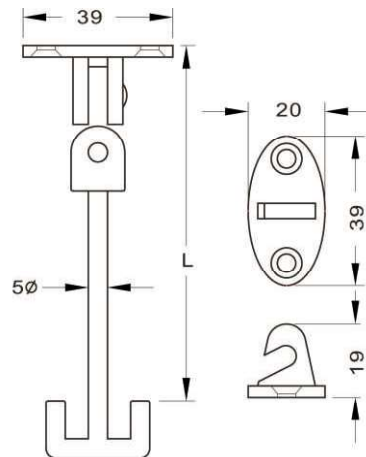

- Standard angled spigot size "G" available 1 1/4" 32mm · 1 1/2" 38mm · 2" 51mm · 2 1/2" 63mm · 3" 76mm · 3 1/2" 89mm
- Special spigot size "G" available from 1" 25.4mm ~ 5" 127mm
- Custom sizes available if Radius (R & R1) are kept unchanged.
- The spigot height are needed, while ordering.
- CLS-0716~CLS-1228 are with elegant arc storm cover.

ROUND OPENING PORTHOLES

Round opening ports

LSR Round Portholes / boat outside view

Round ports with storm cover

ROUND OPENING PORTHOLES

MODEL No.	A		C		E		GLASS THICKNESS		
	W/O COVER	W/COVER	MODEL	CUT OUT SIZE	OVERALL				
LSR-0700	7	178	7 1/4	184	9 5/8	244	5/16	8	
LSR-0800	8	203	8 1/4	210	10 5/8	269	5/16	8	
LSR-1000	CLSR-1000	10	254	10 3/8	262	12 7/8	327	3/8	10
LSR-1200	CLSR-1200	12	305	12 3/8	311	14 7/8	378	3/8	10
LSR-1400	CLSR-1400	14	356	14 3/8	365	16 7/8	431	3/8	10

IN/MM

1. Standard spigot size
"G" available 1 1/4" · 1 1/2" · 2" · 2 1/2" · 3" · 3 1/2"
2. Special spigot size "G" available from 1" ~ 5"
3. The spigot height are needed, while ordering.
4. CLSR-0700~CLSR-1400 are with elegant arc storm cover.

PORT HOOK

Standard size (L): 3", 4", 5", 6" & custom size available.