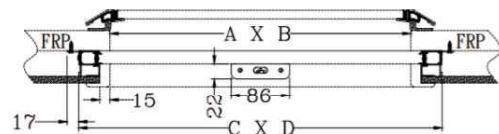

HATCH SKYSCREEN

- Hatch skyscreen is composed of an Aluminum 6061 T5 frame, with rollers to choose between 2 cover options: a full fabric or a full insect screen cover.
- The fabric side is waterproof, blocks insects, and has 80% heat reflective properties.
- The insect screen will give maximum ventilation while preventing bugs and mosquitoes for entering the cabin.
- The dimensions follow standard Man Ship Fricative Hinge, Low Profile, and standard Deck Hatches, including some special dimensions.

Pull off/back motion button

Hatch sky screen body

**Elegant wooden flange
(color available)**

OUTSIDE VIEW

INSIDE VIEW

PART No.	SIZE	CUTOUT SIZE		OVERALL SIZE		
		A	X	B	C	X
08	8 ¹ / ₈ x 13 ³ / ₄	206 x 349	8 ¹ / ₈ x 13 ³ / ₄	206 x 349	11 ⁵ / ₈ x 19	296 x 483
10	10 x 10	254 x 254	10 x 10	254 x 254	13 ⁹ / ₁₆ x 15 ¹ / ₄	344 x 388
20	12 ¹ / ₂ x 17 ¹ / ₂	318 x 444	12 ¹ / ₂ x 17 ¹ / ₂	318 x 444	16 ¹ / ₁₆ x 22 ³ / ₄	408 x 578
30	14 ¹ / ₂ x 19 ¹ / ₂	369 x 495	14 ¹ / ₂ x 19 ¹ / ₂	369 x 495	18 ¹ / ₁₆ x 24 ³ / ₄	459 x 629
40	16 ¹ / ₂ x 16 ¹ / ₂	419 x 419	16 ¹ / ₂ x 16 ¹ / ₂	419 x 419	20 ¹ / ₁₆ x 21 ³ / ₄	509 x 553
50	19 ¹ / ₂ x 19 ¹ / ₂	495 x 495	19 ¹ / ₂ x 19 ¹ / ₂	495 x 495	23 x 24 ³ / ₄	585 x 629
60	24 x 24	610 x 610	24 x 24	610 x 610	27 ⁹ / ₁₆ x 29 ⁵ / ₁₆	700 x 744
70	31 x 31	788 x 788	31 x 31	788 x 788	34 ⁹ / ₁₆ x 36 ⁵ / ₁₆	878 x 922