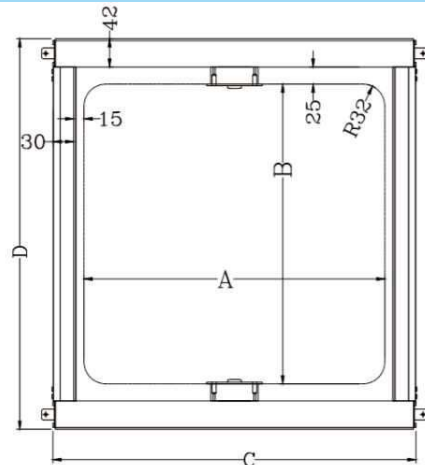

HATCH SKYSCREEN

- Hatch skyscreen is composed of an Aluminum 6061 T5 frame, with rollers to choose between 2 cover options: a full fabric or a full insect screen cover.
- The fabric side is waterproof, blocks insects, and has 80% heat reflective properties.
- The insect screen will give maximum ventilation while preventing bugs and mosquitoes for entering the cabin.
- The dimensions follow standard Man Ship Fricative Hinge, Low Profile, and standard Deck Hatches, including some special dimensions.

Pull off/back motion button

Hatch sky screen body

**Elegant wooden flange
(color available)**

OUTSIDE VIEW

INSIDE VIEW

PART No.	SIZE	CUTOUT SIZE		OVERALL SIZE		
		A	X	B	C	X
08	8 ¹ / ₈ x 13 ³ / ₄	206 x 349	8 ¹ / ₈ x 13 ³ / ₄	206 x 349	11 ⁵ / ₈ x 19	296 x 483
10	10 x 10	254 x 254	10 x 10	254 x 254	13 ⁹ / ₁₆ x 15 ¹ / ₄	344 x 388
20	12 ¹ / ₂ x 17 ¹ / ₂	318 x 444	12 ¹ / ₂ x 17 ¹ / ₂	318 x 444	16 ¹ / ₁₆ x 22 ³ / ₄	408 x 578
30	14 ¹ / ₂ x 19 ¹ / ₂	369 x 495	14 ¹ / ₂ x 19 ¹ / ₂	369 x 495	18 ¹ / ₁₆ x 24 ³ / ₄	459 x 629
40	16 ¹ / ₂ x 16 ¹ / ₂	419 x 419	16 ¹ / ₂ x 16 ¹ / ₂	419 x 419	20 ¹ / ₁₆ x 21 ³ / ₄	509 x 553
50	19 ¹ / ₂ x 19 ¹ / ₂	495 x 495	19 ¹ / ₂ x 19 ¹ / ₂	495 x 495	23 x 24 ³ / ₄	585 x 629
60	24 x 24	610 x 610	24 x 24	610 x 610	27 ⁹ / ₁₆ x 29 ⁵ / ₁₆	700 x 744
70	31 x 31	788 x 788	31 x 31	788 x 788	34 ⁹ / ₁₆ x 36 ⁵ / ₁₆	878 x 922