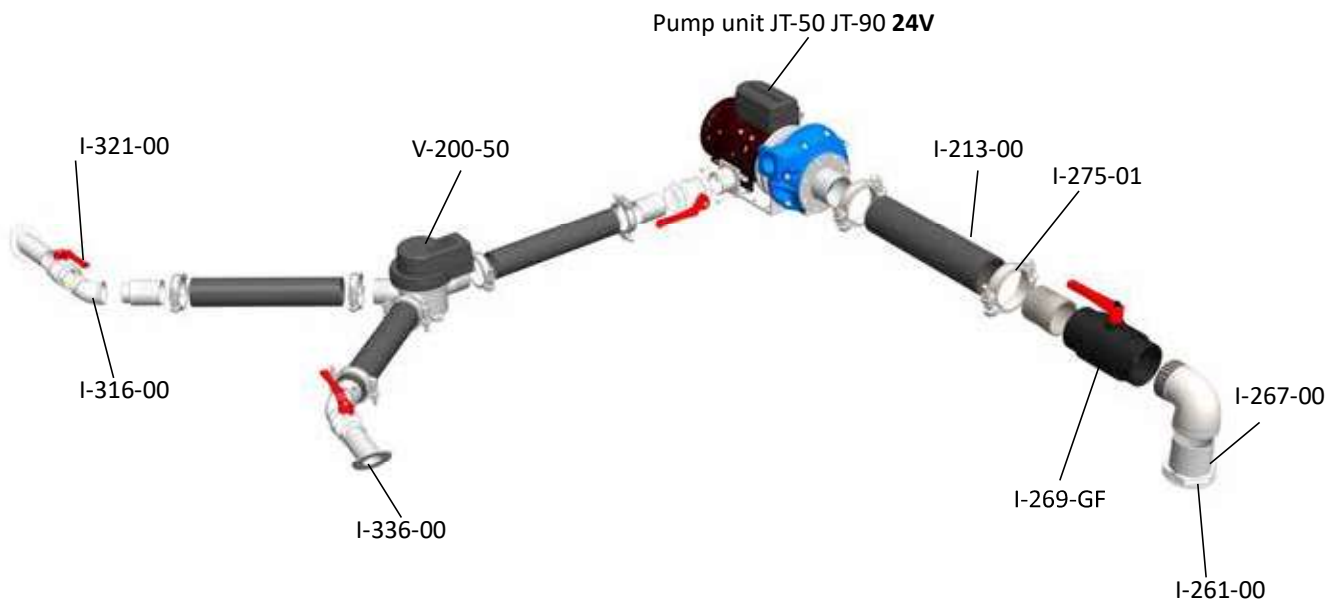

Exploded View Jet Thruster JT-70/90 Single

Pump unit JT-90	JT-50 JT-90 24V
2-Way pump outlet	P-259-00
3-Way valve	V-200-50

Water inlet 4"	I-267-00	Hose 110 mm / L=1m/3.3ft	I-268-01
Nut 4"	I-261-00	Pressure hose 3" / 76 mm	I-213-00
Ball valve 4" BSP	I-269-GF	Elbow 45° 2" BSP M/F	I-316-00
Hose connector 110 mm	I-275-01	Hose connector 3"/76 mm / 2" BSP	I-215-00
Hose clamp 77-94 mm	I-331-00	Ball valve 2" BSP	I-321-00
Hose clamp 115-145 mm	I-270-02	Nozzles	I-336-00