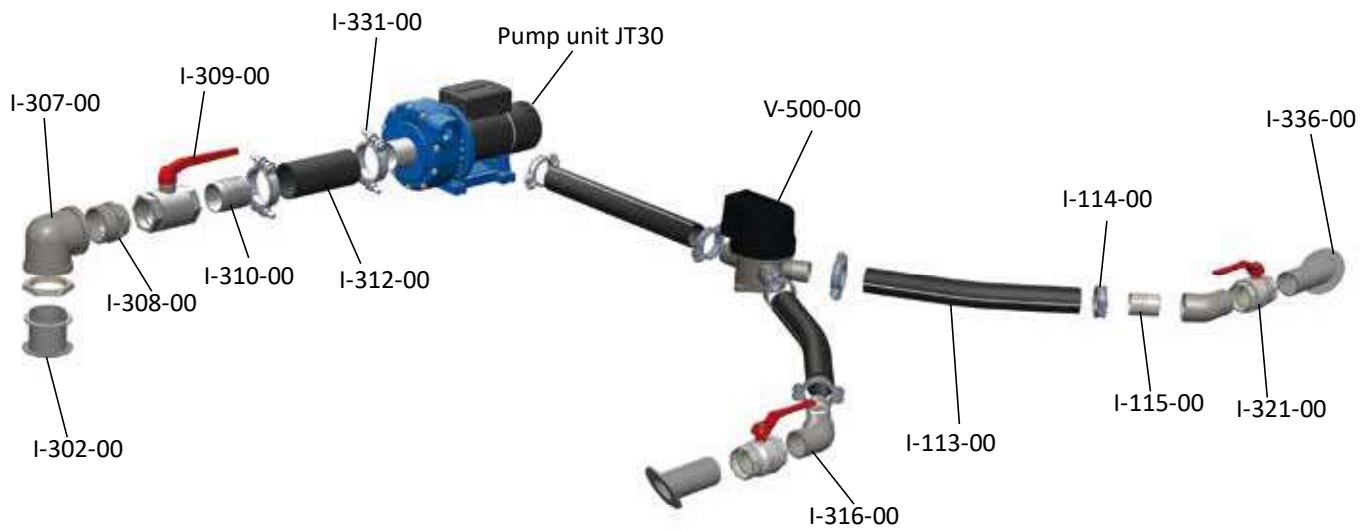

Exploded View Jet Thruster JT-30 Single Compact

Pump unit JT-30 JT-30-50
 2-Way pump outlet P-507-52
 3-Way valve V-500-00

Water inlet I-302-00
 Ring 3" I-303-00
 Nut 3" I-304-00
 Seal Rubber I-306-00
 Elbow 90° 3" BSP I-307-00
 Reducer 3" BSP / 2,5" BSP I-308-00
 Ball valve 2,5" BSP I-309-00
 Hose connector 2,5" / 76 mm I-310-00

Hose clamp 77-94 mm I-331-00
 Hose 3"/76 mm / L=1m/3.3 ft I-312-00
 Pressure hose 2" / 51 mm I-113-52
 Hose clamp 48-60 mm I-114-00
 Elbow 45° 2" BSP M/F I-316-00
 Hose connector 2" / 51 mm I-115-00
 Ball valve 2" BSP I-321-00
 Nozzles I-336-00