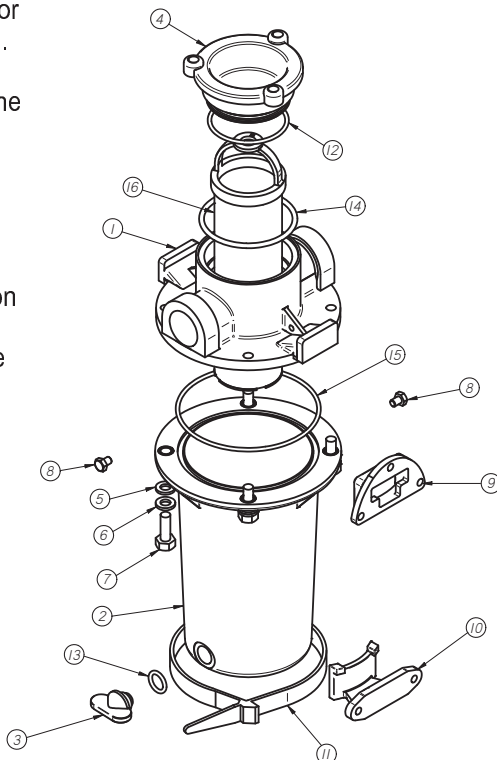

ARG Series Raw Water Strainers

Installation and Maintenance

Installation: Recommended installation is vertically oriented and above the waterline. Sizes smaller than 1-1/2" have an upper bracket which is fastened to a sturdy surface. Hang the strainer in the upper bracket to mark the position of the lower bracket (about 1" above the drain plug). Remove the strainer from the upper bracket to drill the holes for the lower bracket. The lower bracket is mounted open-side up. Hang the strainer in the upper bracket (the sight glass is resting against the lower bracket). Run the releasable strap around the sight glass (be sure to engage the lower bracket), and pull hand-tight.

ARG-P SERIES with Non-Metallic Filter Basket

Sizes 1-1/2" and larger do not have a separate upper bracket. Bolt through the cast-in bracket and into a bulkhead or stringer. Install the lower bracket in the same manner as described above.

Bonding: Strainers have 2 #10 bonding screws on the strainer head. Use the screw most convenient for connection to the boat bonding system. Warning: Do not make the strainer bonding connection in series with motorized equipment, as specified by ABYC, E-11, Figure-18.

Replace the cap and tighten hand-tight only. GROCO SW-2531 is offered to break loose a stuck cap, but is not intended for cap tightening. Hand-tight is sufficient for the O-Ring seals.

Lubricate the Cap O-Rings and threads annually with silicon or Teflon based grease to make future maintenance easier.