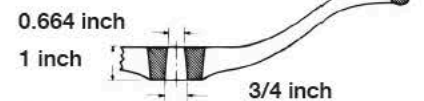

### Tech Tip

All PowerWheels come with a standard 3/4" taper and 3/16" key-way. Adapters are available for some non-standard steerers.